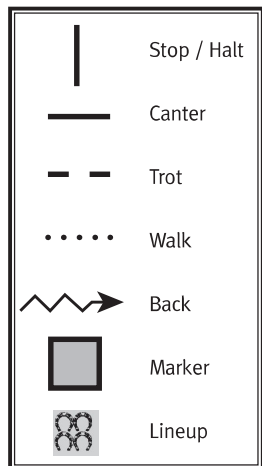

Saddle Seat

LEVEL 1 • PATTERN C • Tests 6,10

From the lineup, trot down the right hand straightaway showing two changes of diagonal. Begin on the right diagonal. Continue trotting to the center of the end. Halt.

Canter a circle on the left lead. Halt.

Trot from the center of the end down the opposite straightaway on the right diagonal. Return to the lineup without stopping, or continue to the exit at the trot.

This pattern may only be used for:

- 13 & Under
- 14 - 18
- 18 & Under
- 19 & Over

If used at a Regional or National Show, pattern may not be run from the lineup.